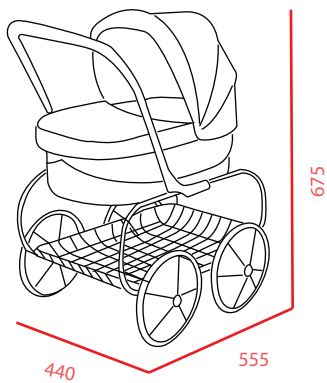

Princess Doll's Pram

Features

- Stylish frame with basket
- Removable bassinet
- Great for role playing
- Collapsible hood

Specifications

Measurements in mm

Weighs 5.9kg

Suitable for
3 Years +

- ★ Hot Pink
- ★ Raven
- ★ Navy